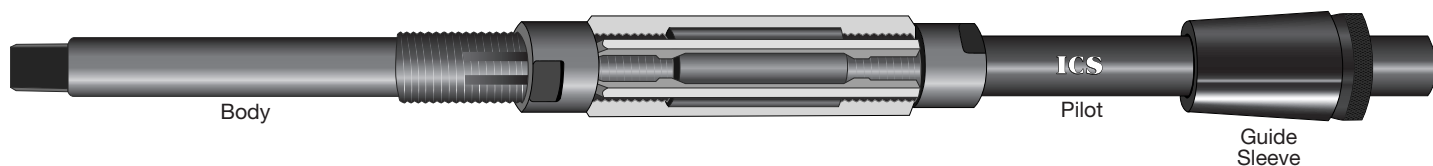

HIGH SPEED STEEL LONG PILOT ADJUSTABLE HAND REAMERS

ICS

WIS

GENERAL PURPOSE

RIGHT HAND CUT

High Speed Steel Long Pilot Adjustable Hand Reamers are designed for in line reaming when two holes are spaced far apart. The solid ground pilot uses a “floating” tapered guide sleeve which is seated in one hole to guide the reamer as it reams the other hole. The tapered guide sleeve can be used at either end of the other hole. They are also known **Long Pilot Adjustable Blade Reamers**, **Adjustable In Line Reamers** or **Adjustable King Pin Reamers**. Ends are center drilled so blades can be sharpened in place.