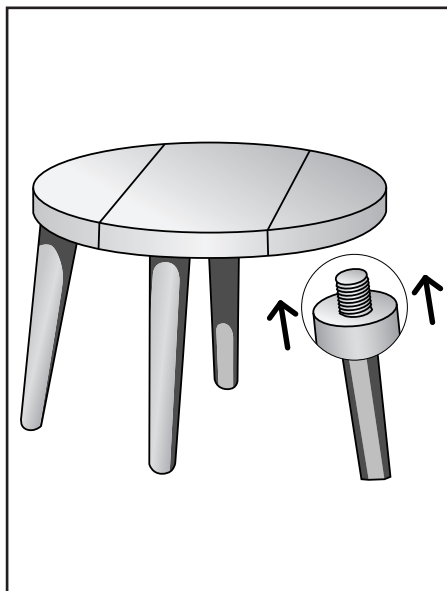

2. Threading and/or tapping stools and chairs.