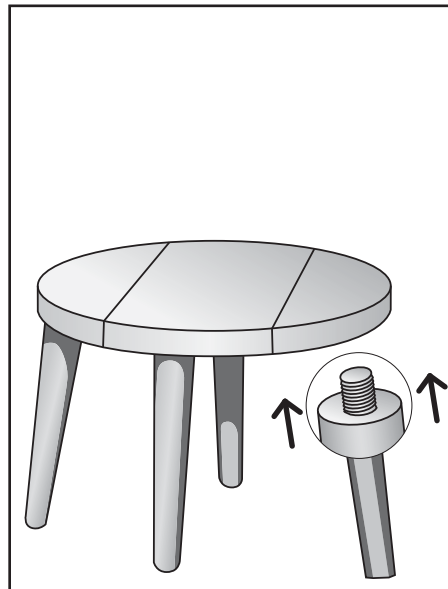

2. Threading and/or tapping stools and chairs.