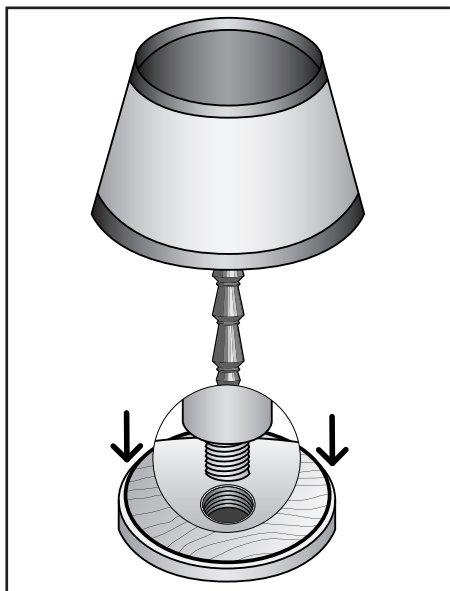

EXAMPLES OF USE

1. Threading and/or tapping wooden lamps.