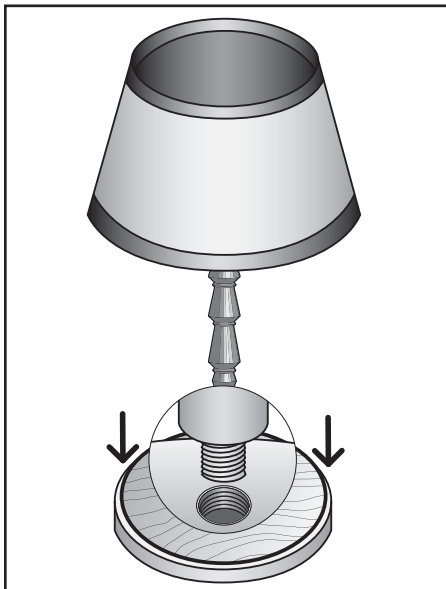

EXAMPLES OF USE

1. Threading and/or tapping wooden lamps.