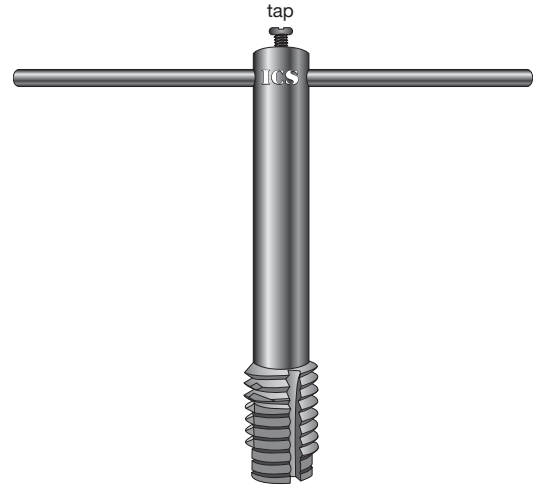

THREAD BOX AND TAP SET

ICS USA

SPECIAL PURPOSE

Thread Box and Tap Sets are designed to make sure-holding threads on wood dowels and matching thread hole in wood. Handy set for woodworking and maintenance departments. Each wood threading set contains thread box and matching tap. Handy for threading, rethreading or tapping many wood furnishings. Perfect for the DIYer.

ITEM NO.	FOR USE WITH	SET CONTAINS	PRICE
WTS032	1/2" Dowel Rod	1 each: tap and thread box	\$46.00
WTS048	3/4" Dowel Rod	1 each: tap and thread box	49.34
WTS100	1" Dowel Rod	1 each: tap and thread box	52.60