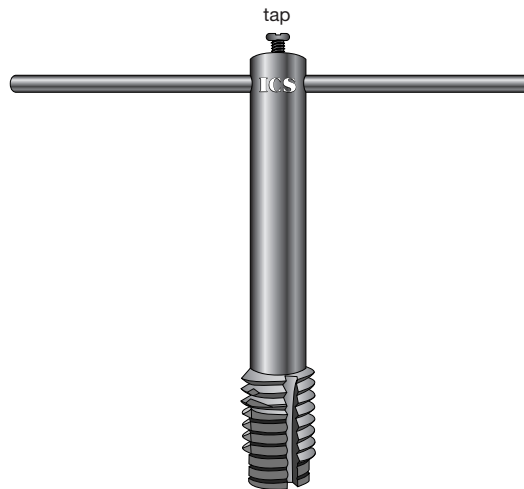

THREAD BOX AND TAP SET

ICS USA

SPECIAL PURPOSE

Thread Box and Tap Sets are designed to make sure-holding threads on wood dowels and matching thread hole in wood. Handy set for woodworking and maintenance departments. Each wood threading set contains thread box and matching tap. Handy for threading, rethreading or tapping many wood furnishings. Perfect for the DIYer.

| FOR USE WITH | SET CONTAINS | ITEM NO. | PRICE |
|----------------|----------------------------|----------|---------|
| 1/2" Dowel Rod | 1 each: tap and thread box | WTS032 | \$46.00 |
| 3/4" Dowel Rod | 1 each: tap and thread box | WTS048 | 49.34 |
| 1" Dowel Rod | 1 each: tap and thread box | WTS100 | 52.60 |