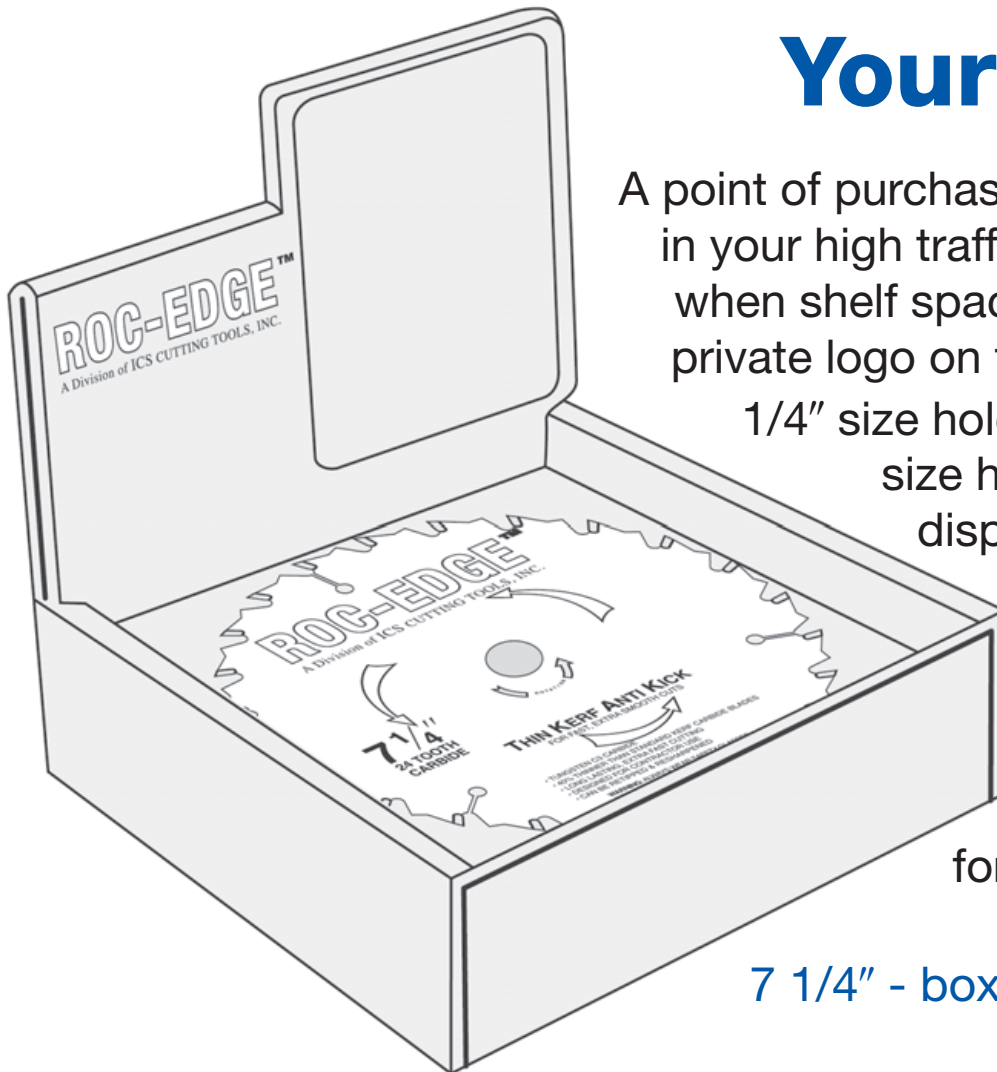

NEW from **ROC-EDGE™**
A Division of ICS CUTTING TOOLS, INC.

DISPLAY BOX

7 1/4" & 10"

Your Logo Here

A point of purchase display box to be used in your high traffic areas. Also very useful when shelf space is a real problem. Your private logo on the blade and box! The 7

1/4" size holds 25 blades and the 10" size holds 10 blades. With this display and our flexibility, we

can tailor this program to fit any special promotions. Boxes are

shipped flat and easily assembled. No charge