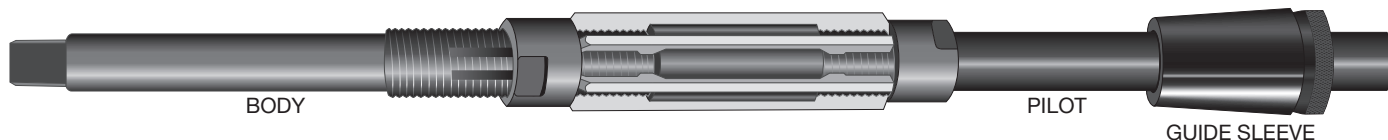

HIGH SPEED STEEL

LONG PILOT ADJUSTABLE HAND REAMERS

ICS WIS

SPECIAL PURPOSE

RIGHT HAND CUT

High Speed Steel Long Pilot Adjustable Hand Reamers are designed for in line reaming when two holes are spaced far apart. The solid ground pilot uses a “floating” tapered guide sleeve which is seated in one hole to guide the reamer as it reams the other hole. The tapered guide sleeve can be used at either end of the other hole. They are also known Long Pilot Adjustable Blade Reamers, Adjustable In Line Reamers or Adjustable King Pin Reamers. Ends are center drilled so blades can be sharpened in place.

LONG PILOT ADJUSTABLE HAND REAMER SETS

ICS WIS

PLASTIC CASE

RIGHT HAND CUT

ILLUSTRATION	DESCRIPTION	ITEM NO.	PRICE
	4 PC SET Sizes 8A to 5A	RS-LPAHR-4	480.34
	8 PC SET Sizes A to H	RS-LPAHR-8	983.28
	11 PC SET Sizes A to K	RS-LPAHR-11	1605.40